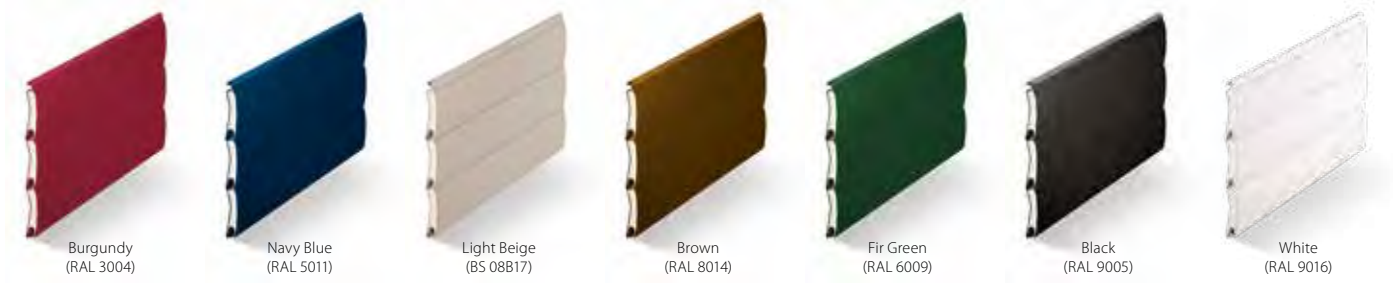

Colours.

This is where you can truly create your ideal garage door. Available in any RAL colour or BS colour, SeceuroGlide Roller garage Doors provide the opportunity to match your door to your windows, front door or even your car! Here are some of our most popular finishes, including our metallic colours.

Traditional 5 YR