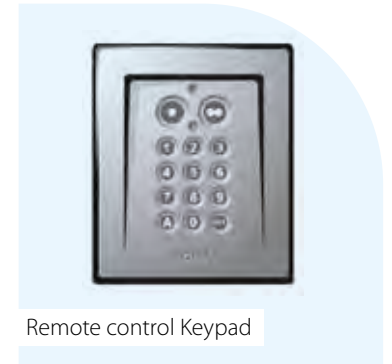

Low Level External Override

Remote control Keypad