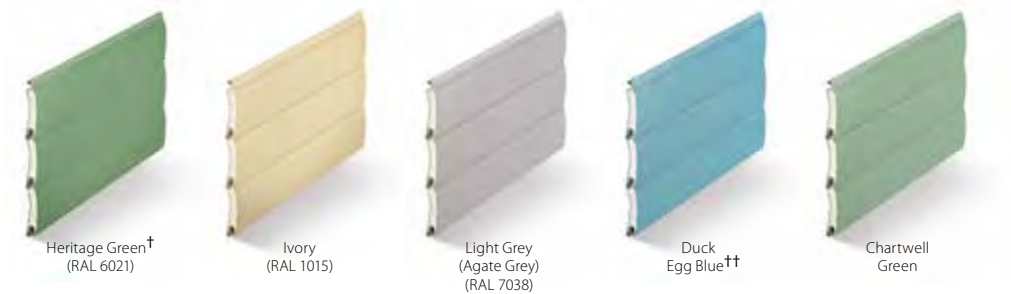

Heritage 5 YR